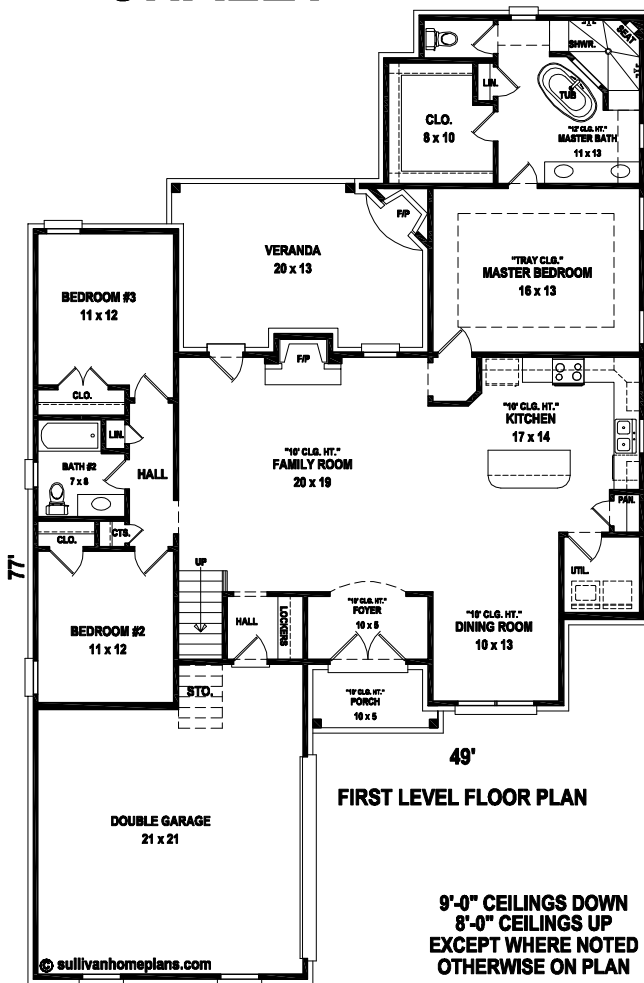

Chalet

CHALET

PLAN NO. 1914-451-808-CR KRE

SQUARE FOOTAGE
 1957 HEATED DOWN
 451 HEATED UP
 530 GARAGE & STORAGE
 278 FRONT & REAR PORCHES

2408 TOTAL HEATED AREA
 2938 TOTAL ENCLOSED AREA
 3216 TOTAL UNDER ROOF

9'-0" CEILINGS DOWN
 8'-0" CEILINGS UP
 EXCEPT WHERE NOTED
 OTHERWISE ON PLAN

Artist's conceptions, all plans
 subject to change.
 ACE/JLB 12-20-2019