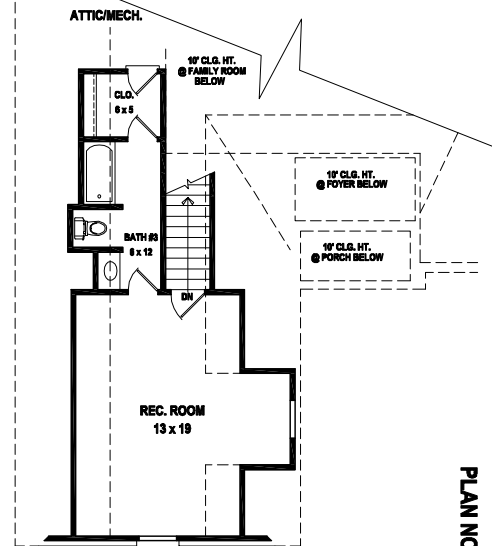

Chalet

CHALET

PLAN NO. 1914-451-808-CR KRE

SQUARE FOOTAGE
 1957 HEATED DOWN
 451 HEATED UP
 530 GARAGE & STORAGE
 278 FRONT & REAR PORCHES

2408 TOTAL HEATED AREA
 2938 TOTAL ENCLOSED AREA
 3216 TOTAL UNDER ROOF

9'-0" CEILINGS DOWN
 8'-0" CEILINGS UP
 EXCEPT WHERE NOTED
 OTHERWISE ON PLAN

Artist's conceptions, all plans
 subject to change.
 ACE/JLB 12-20-2019